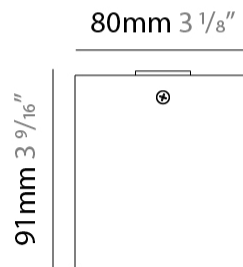

DAU SINGLE SURFACE

D92126R9-

base number Finish Options

1. To build a product code in our configurator select the specify button on the base model # product page
2. To build a manual product code on this datasheet choose from the options listed below in blue font and add the suffix to the base model #

GENERAL

Series: Dau
Subseries: Dau Single
Brand: Milan
Division: Design
Mounting Type: Surface
Mounting Location: Ceiling
Subcategory: Downlight

PHYSICAL

Shape: Cube
Length (mm): 80
Length (in): 3 1/8
Width (mm): 80
Width (in): 3 1/8
Height (mm): 91
Height (in): 3 9/16
Light Distribution: Direct
Fixture Finish: BAL / MWL / BSL
Fixture Material: Extruded Aluminum

ELECTRICAL

Lamp Type: LED
Input Wattage (W): 10
Total Output Wattage (W): 9.3
Dimming: Tri-Mode (Non-Dimming and Phase Dimming (120Vac only) and 0-10V Dimming)
Driver Included: No
Driver Location: Remote
Driver Type: Constant Current
Input Voltage (V): 120 - 277
Constant Current (MA): 350

LED

Number of LEDs: 1
Color Temperature (°K): 3000
Max. Delivered Lumen (lm): 956
CRI: >90 CRI
Lamp Life (hrs): 50000

OPTICAL

RATINGS AND CERTIFICATIONS

Certified By: Certified for North American Standards
IP rating: IP20

PROJECT
TYPE
SPECIFIER
QUANTITY
DATE